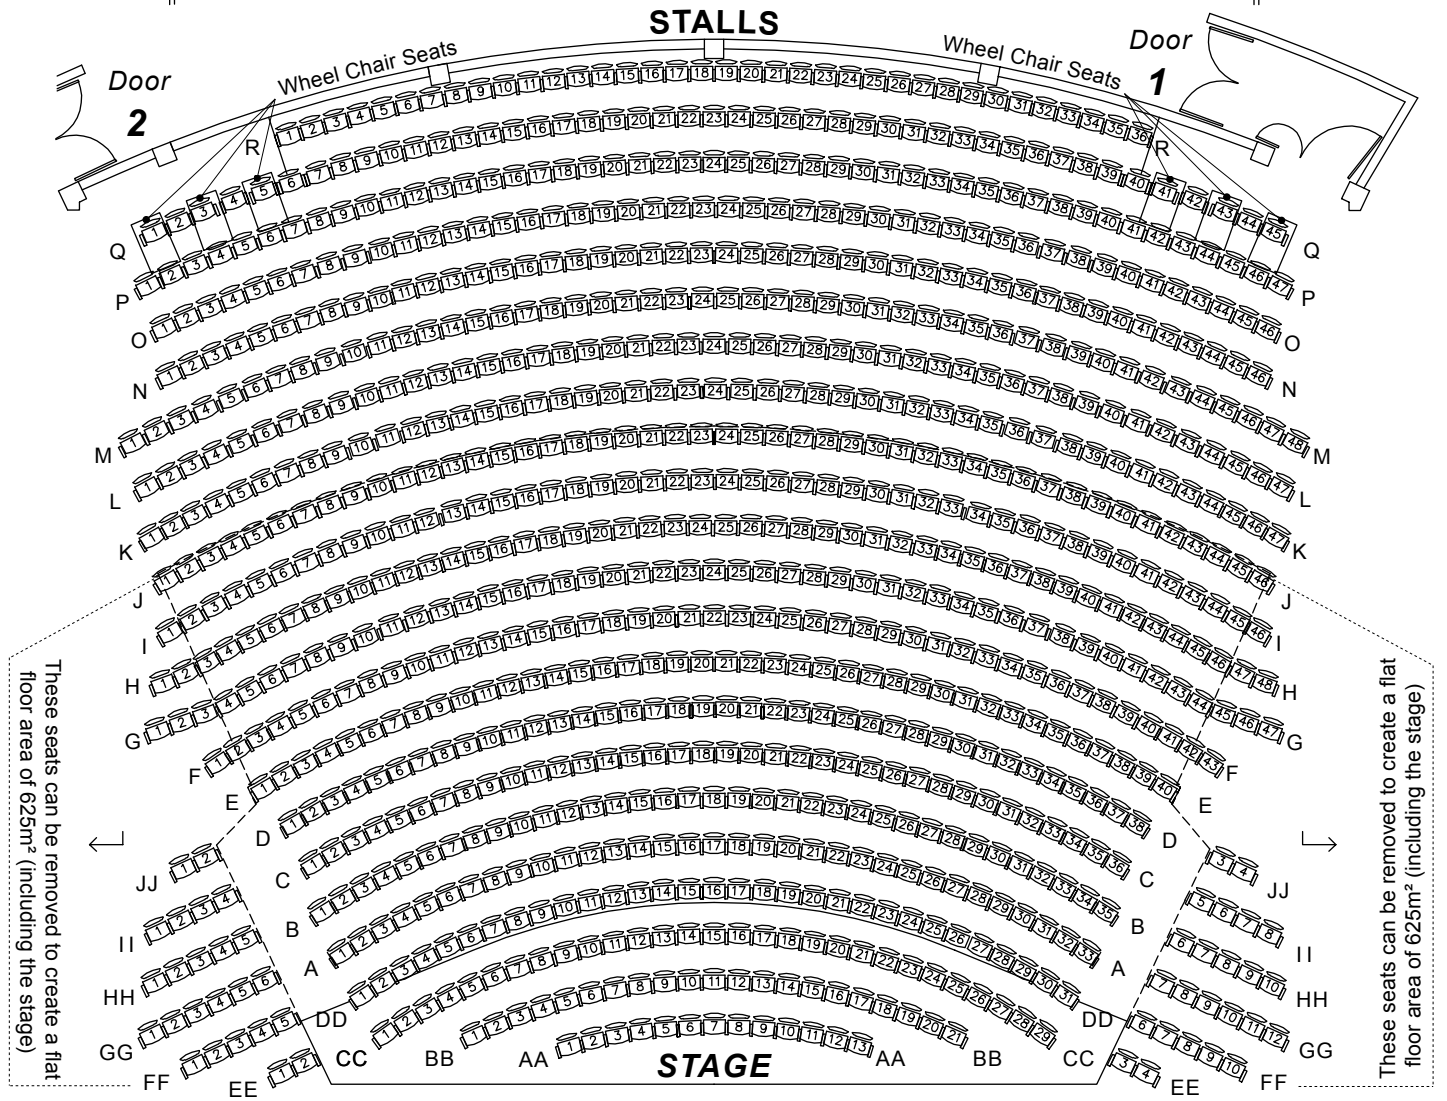

BRUCE MASON CENTRE

AUDITORIUM SEATING PLAN

Capacity

Stalls (A-R) □□□	774
Thrust Seating (AA-DD)	94
Forestage (EE-JJ)	48
Total Capacity - Stalls	916
Grand Circle	248
Total Capacity	1164

These seats can be removed to create a flat floor area of 625m² (including the stage)

These seats can be removed to create a flat floor area of 625m² (including the stage)