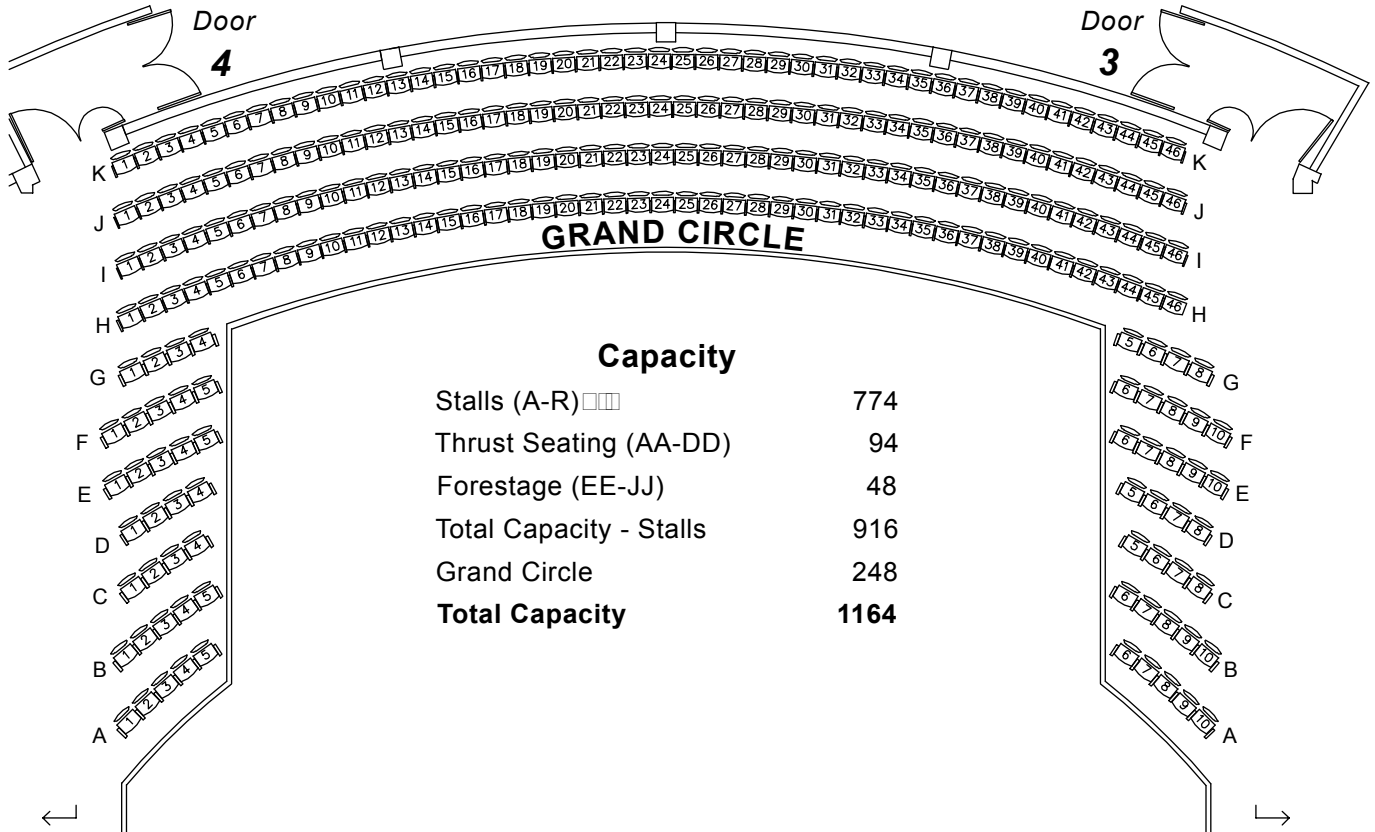

BRUCE MASON CENTRE

AUDITORIUM SEATING PLAN

Capacity

Stalls (A-R) □□□	774
Thrust Seating (AA-DD)	94
Forestage (EE-JJ)	48
Total Capacity - Stalls	916
Grand Circle	248
Total Capacity	1164

These seats can be removed to create a flat floor area of 625m² (including the stage)

These seats can be removed to create a flat floor area of 625m² (including the stage)