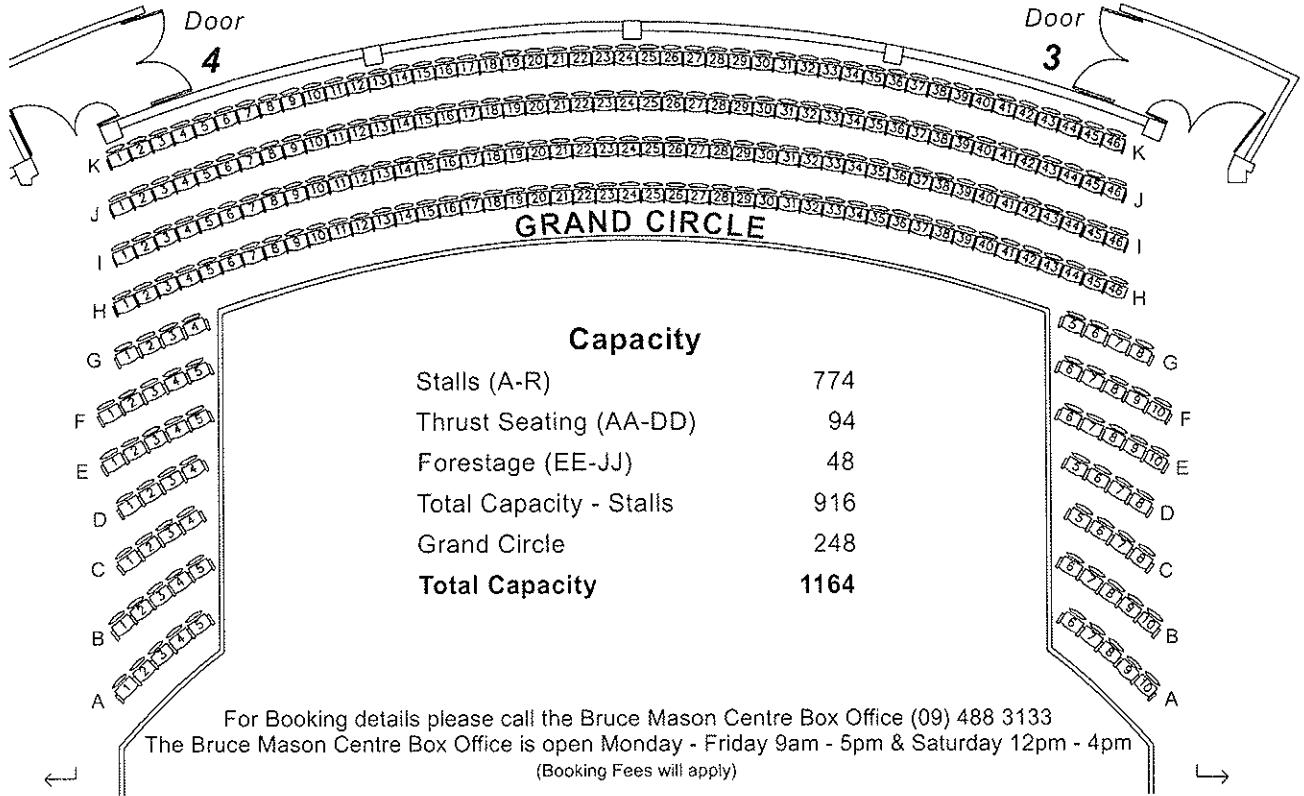

# BRUCE MASON CENTRE AUDITORIUM SEATING PLAN

Capacity	
Stalls (A-R)	774
Thrust Seating (AA-DD)	94
Forestage (EE-JJ)	48
<b>Total Capacity - Stalls</b>	<b>916</b>
Grand Circle	248
<b>Total Capacity</b>	<b>1164</b>

These seats can be removed to create a flat floor area of 625m<sup>2</sup> (including the stage)

These seats can be removed to create a flat floor area of 625m<sup>2</sup> (including the stage)