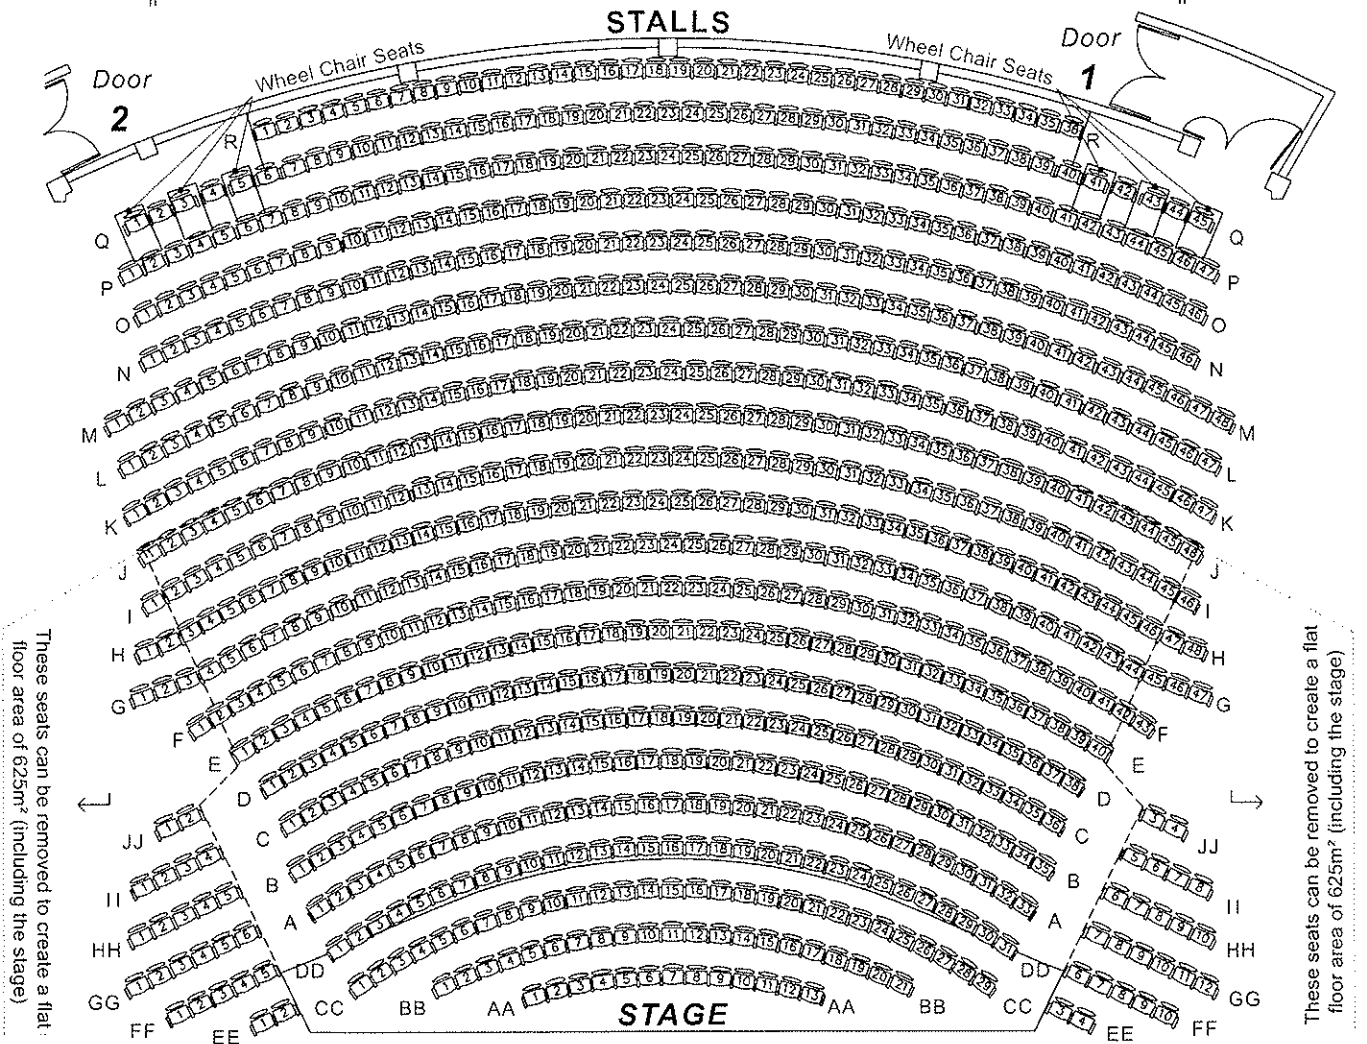

# BRUCE MASON CENTRE AUDITORIUM SEATING PLAN

Capacity	
Stalls (A-R)	774
Thrust Seating (AA-DD)	94
Forestage (EE-JJ)	48
<b>Total Capacity - Stalls</b>	<b>916</b>
Grand Circle	248
<b>Total Capacity</b>	<b>1164</b>

These seats can be removed to create a flat floor area of 625m<sup>2</sup> (including the stage)

These seats can be removed to create a flat floor area of 625m<sup>2</sup> (including the stage)